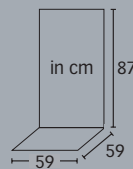

VERKAUFSSCHÜTTEN/ POS, FLOORSTAND

ART.-NR.: 8808.00.004