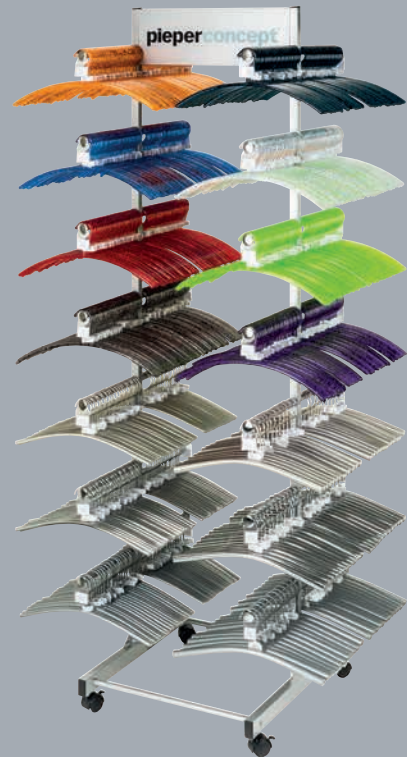

ROLLENPRÄSENTER PRESENTER ON ROLLS

ART.-NR.: 8823.00.000

Tel.: +49(0)5151.9574-0
Fax: +49(0)5151.9574-88

E-Mail: info@pieperconcept.de
E-Mail: order@pieperconcept.de
www.pieperconcept.de

facebook.com/pieperconcept

pieperconcept® und union® sind eingetragene Marken der pieperconcept GmbH & Co.KG. Änderungen aller Produkte ohne besonderen Hinweis vorbehalten. Alle Modelle gesetzlich geschützt.